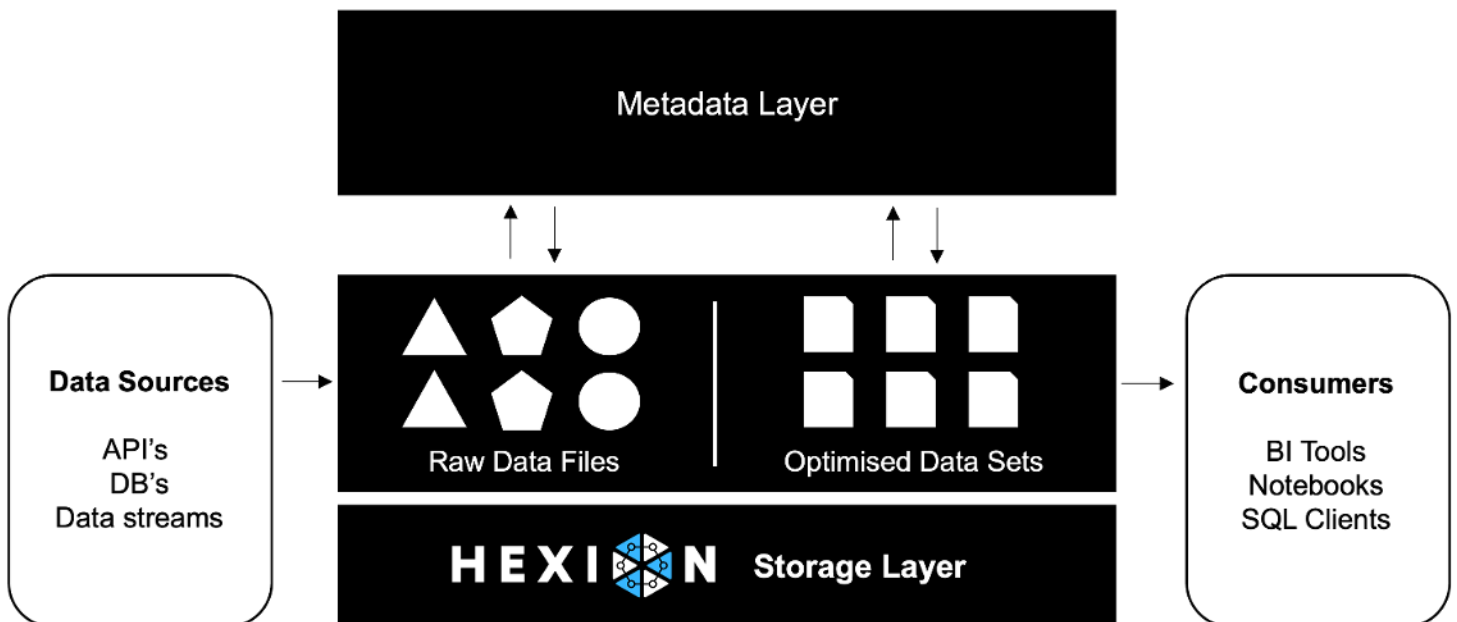

An AllNVMe storage layer for data lakes

Hexion Data Storage: The Optimal Data Lake Storage Solution

Hexion Data Storage is a next-generation, all-NVMe distributed storage platform designed to supercharge your data lake. Operating across six data centers, Hexion provides unmatched resilience and performance, making it the ideal choice for organizations seeking to maximize their data insights. Best of all, Hexion delivers this premium capability at a price point typically associated with slower SATA SSDs and HDDs.

Designed for Data Lake Performance

Data lakes demand rapid data ingestion, low-latency access, and seamless scalability. Hexion's NVMe architecture ensures ultra-fast read and write speeds with parallel data access. By eliminating storage bottlenecks, Hexion accelerates data analysis, AI/ML workloads, and real-time analytics — unlocking actionable insights faster than ever before.

An AllNVMe storage layer for data lakes

Seamless Data Distribution with Zero Bottlenecks

Hexion's intelligent data distribution strategy provides resilience equivalent to 3x replication without the overhead. Unlike traditional systems, Hexion stores data across its six data centers in a balanced, parallel manner. This eliminates the risk of network congestion, as data can be retrieved from multiple nodes simultaneously. The result? Predictable performance, even during peak workloads.

Ultra-Low Latency Network Backbone

Connecting Hexion's six data centers is a dedicated dark fiber 100Gbps network with ultra-low latency. This robust backbone ensures that data is transferred and accessed at lightning speed, minimizing delays and enhancing real-time data processing. Whether executing large-scale queries or training AI models, Hexion provides the infrastructure for instantaneous data availability.